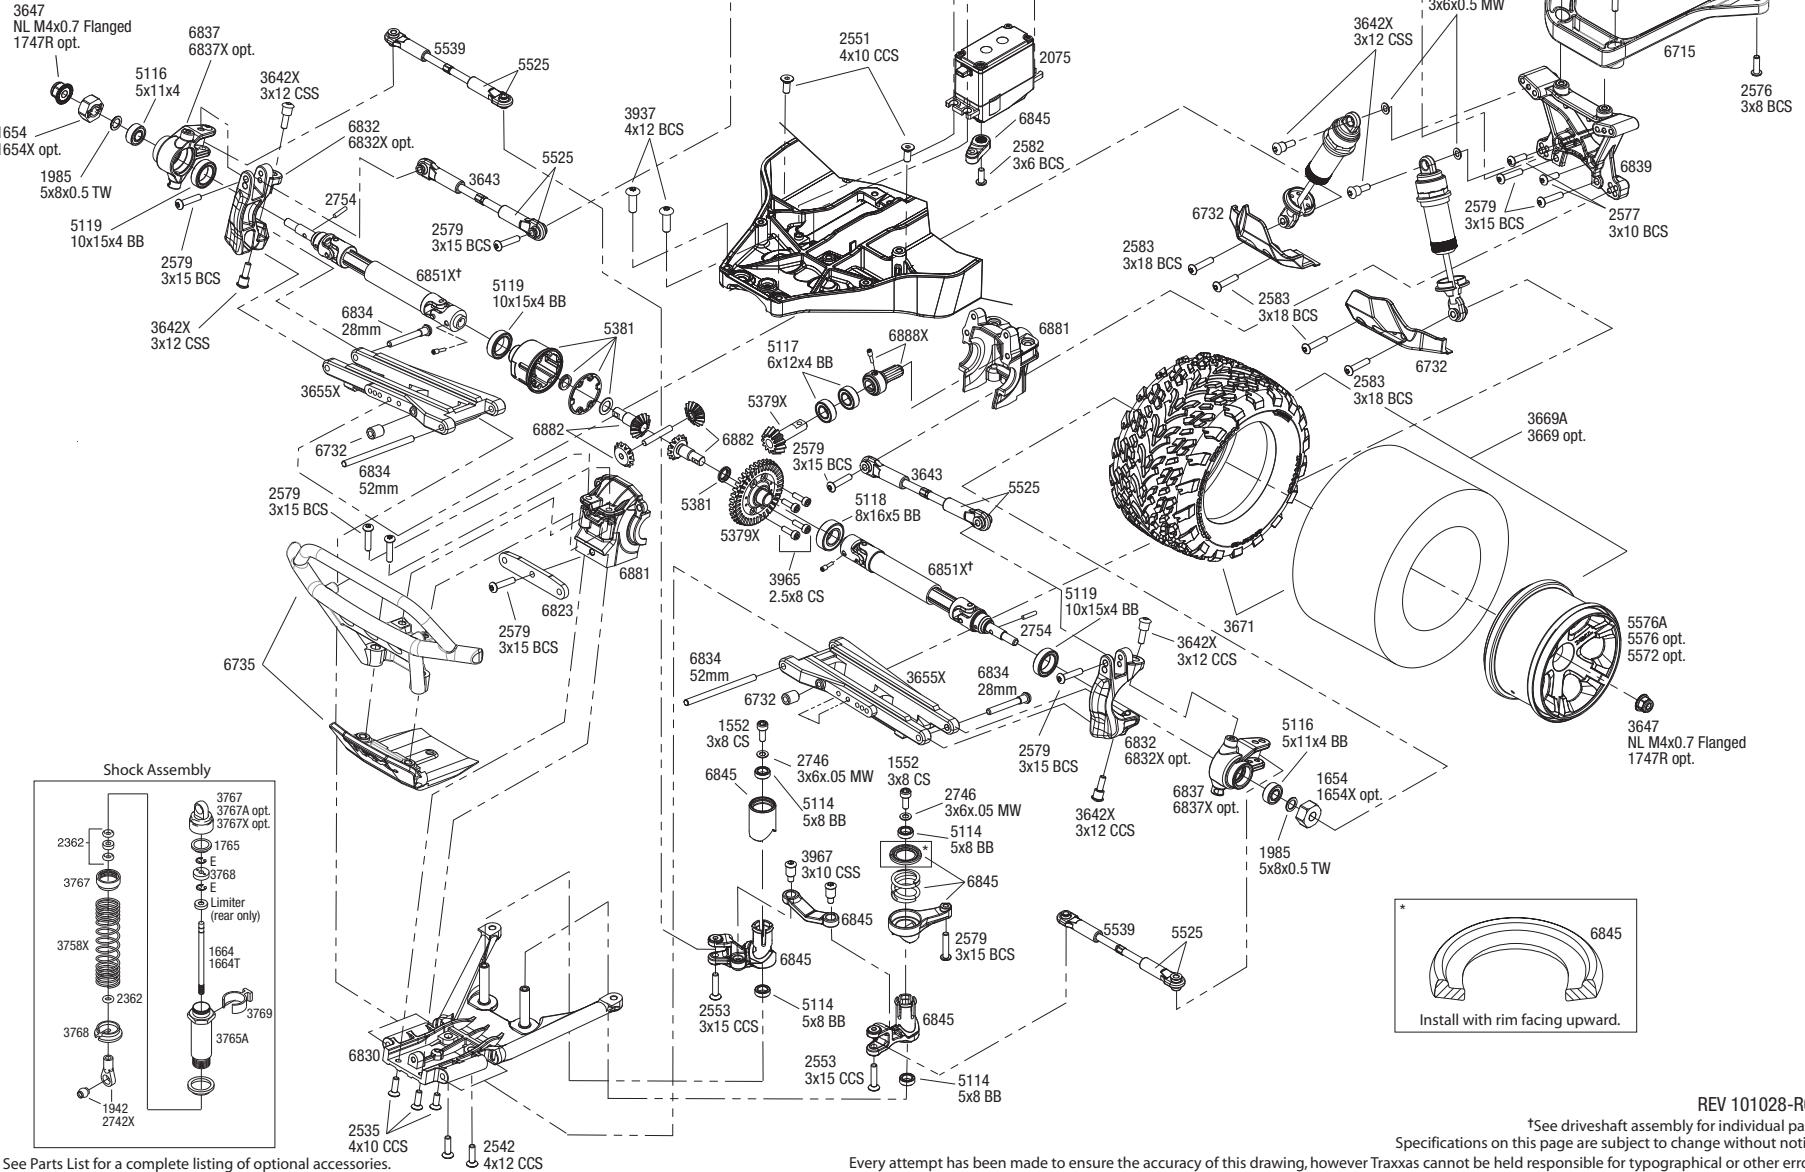

STAMPEDE

Front Assembly 4x4

REV 101028-R00

*See driveshaft assembly for individual parts. Specifications on this page are subject to change without notice.

Every attempt has been made to ensure the accuracy of this drawing, however Traxxas cannot be held responsible for typographical or other errors.

See Parts List for a complete listing of optional accessories.