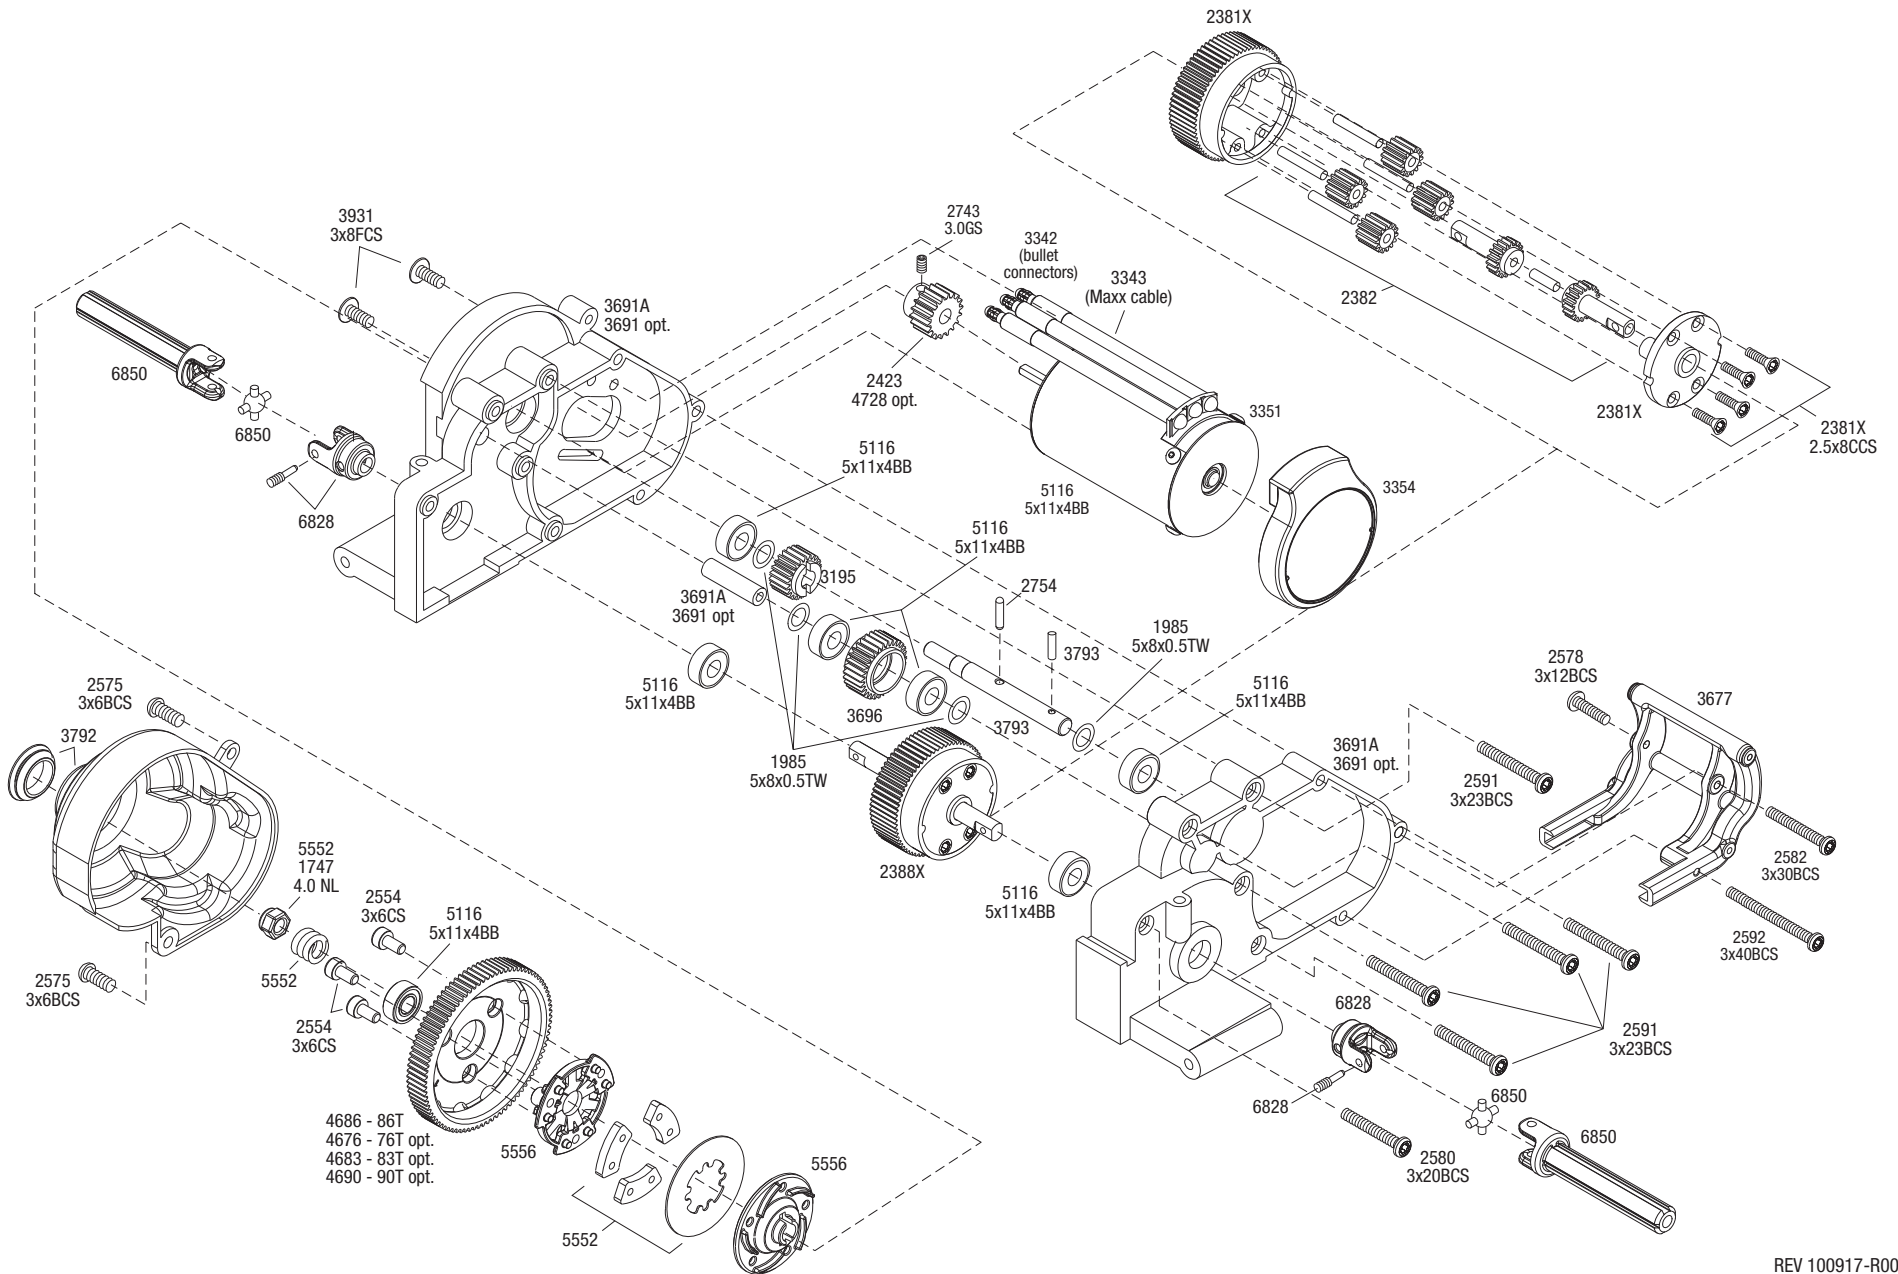

# SLASH VXL

Transmission Assembly BRUSHLESS

See Parts List for a complete listing of optional accessories.

REV 100917-R00  
 Specifications on this page are subject to change without notice.  
 Every attempt has been made to ensure the accuracy of this drawing, however Traxxas cannot be held responsible for typographical or other errors.