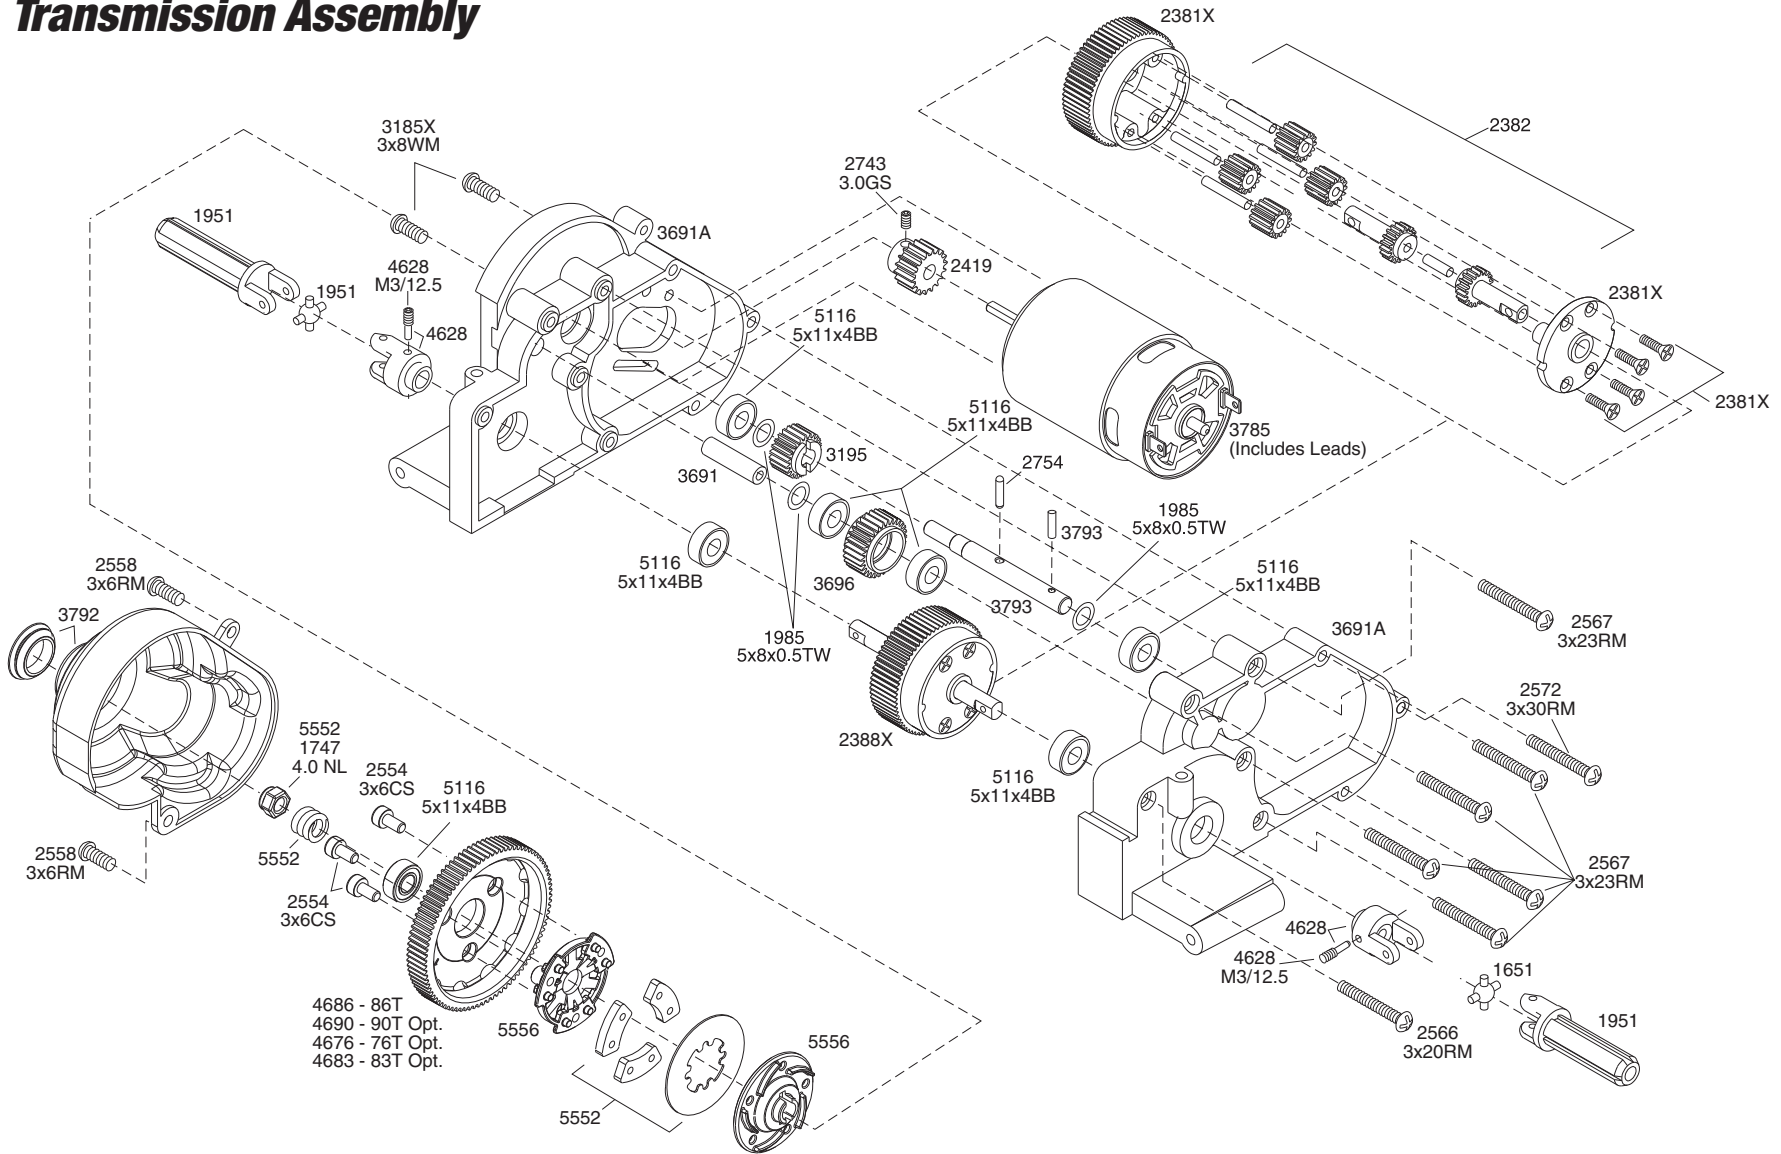

RUSTLER

Transmission Assembly

REV 091210-R02

Specifications on this page are subject to change without notice. Every attempt has been made to ensure the accuracy of this drawing, however Traxxas cannot be held responsible for typographical or other errors.