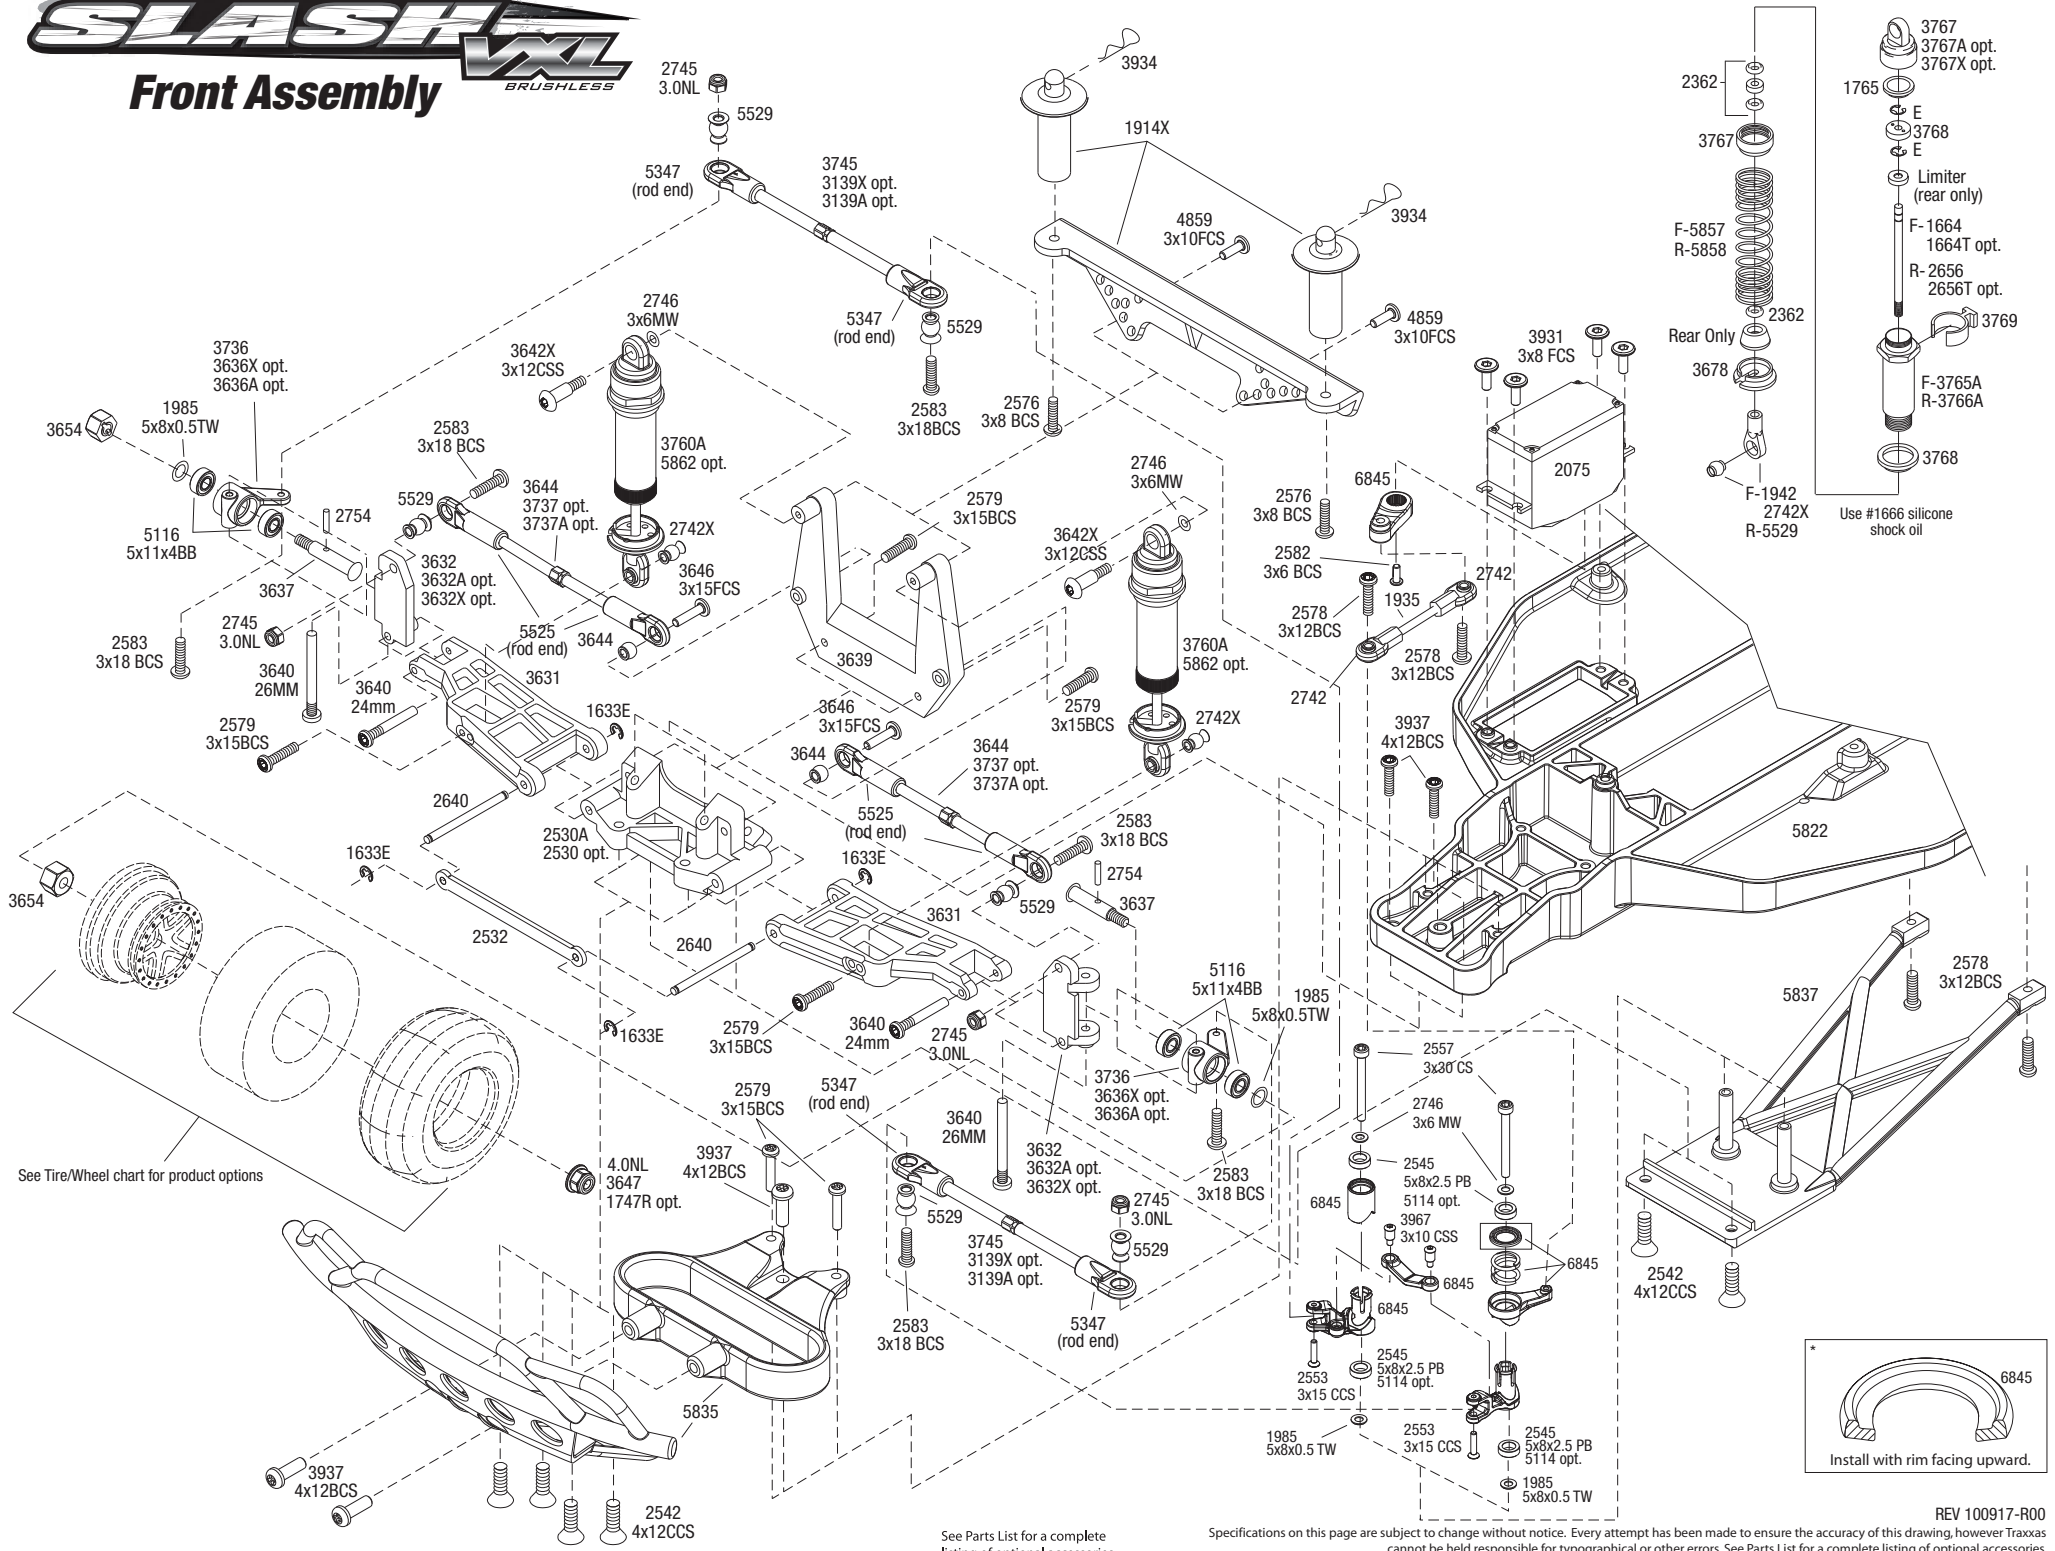

# SLASH VXL

## Front Assembly

BRUSHLESS

See Tire/Wheel chart for product options

See Parts List for a complete listing of optional accessories.

Specifications on this page are subject to change without notice. Every attempt has been made to ensure the accuracy of this drawing, however Traxxas cannot be held responsible for typographical or other errors. See Parts List for a complete listing of optional accessories.

REV 100917-R00