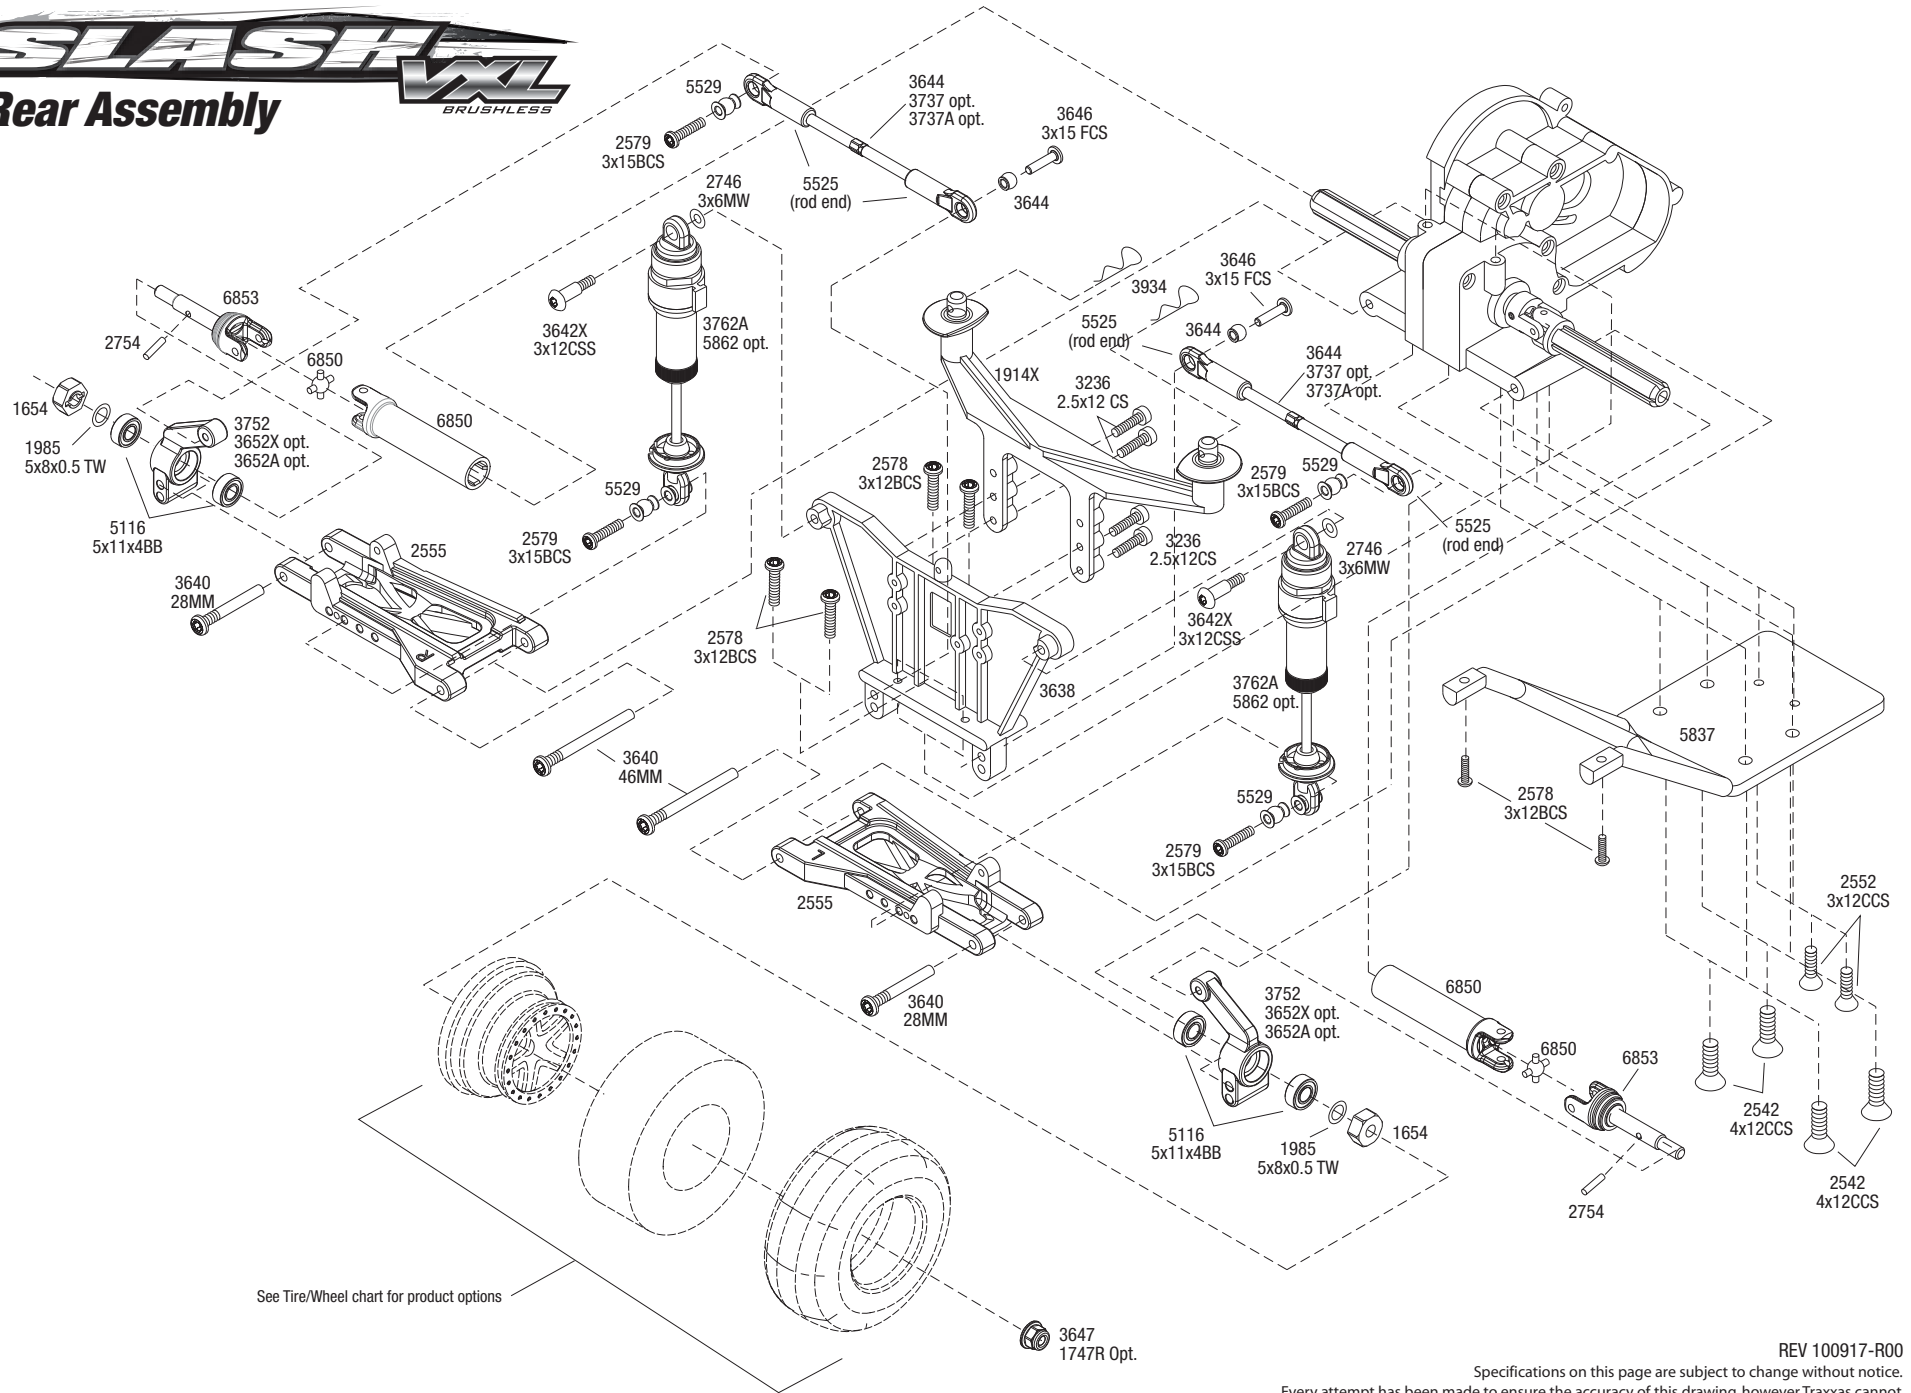

SLASH XL

Rear Assembly

BRUSHLESS

See Tire/Wheel chart for product options

REV 100917-R00
 Specifications on this page are subject to change without notice.
 Every attempt has been made to ensure the accuracy of this drawing, however Traxxas cannot
 be held responsible for typographical or other errors. See Parts List for a complete listing of optional accessories.