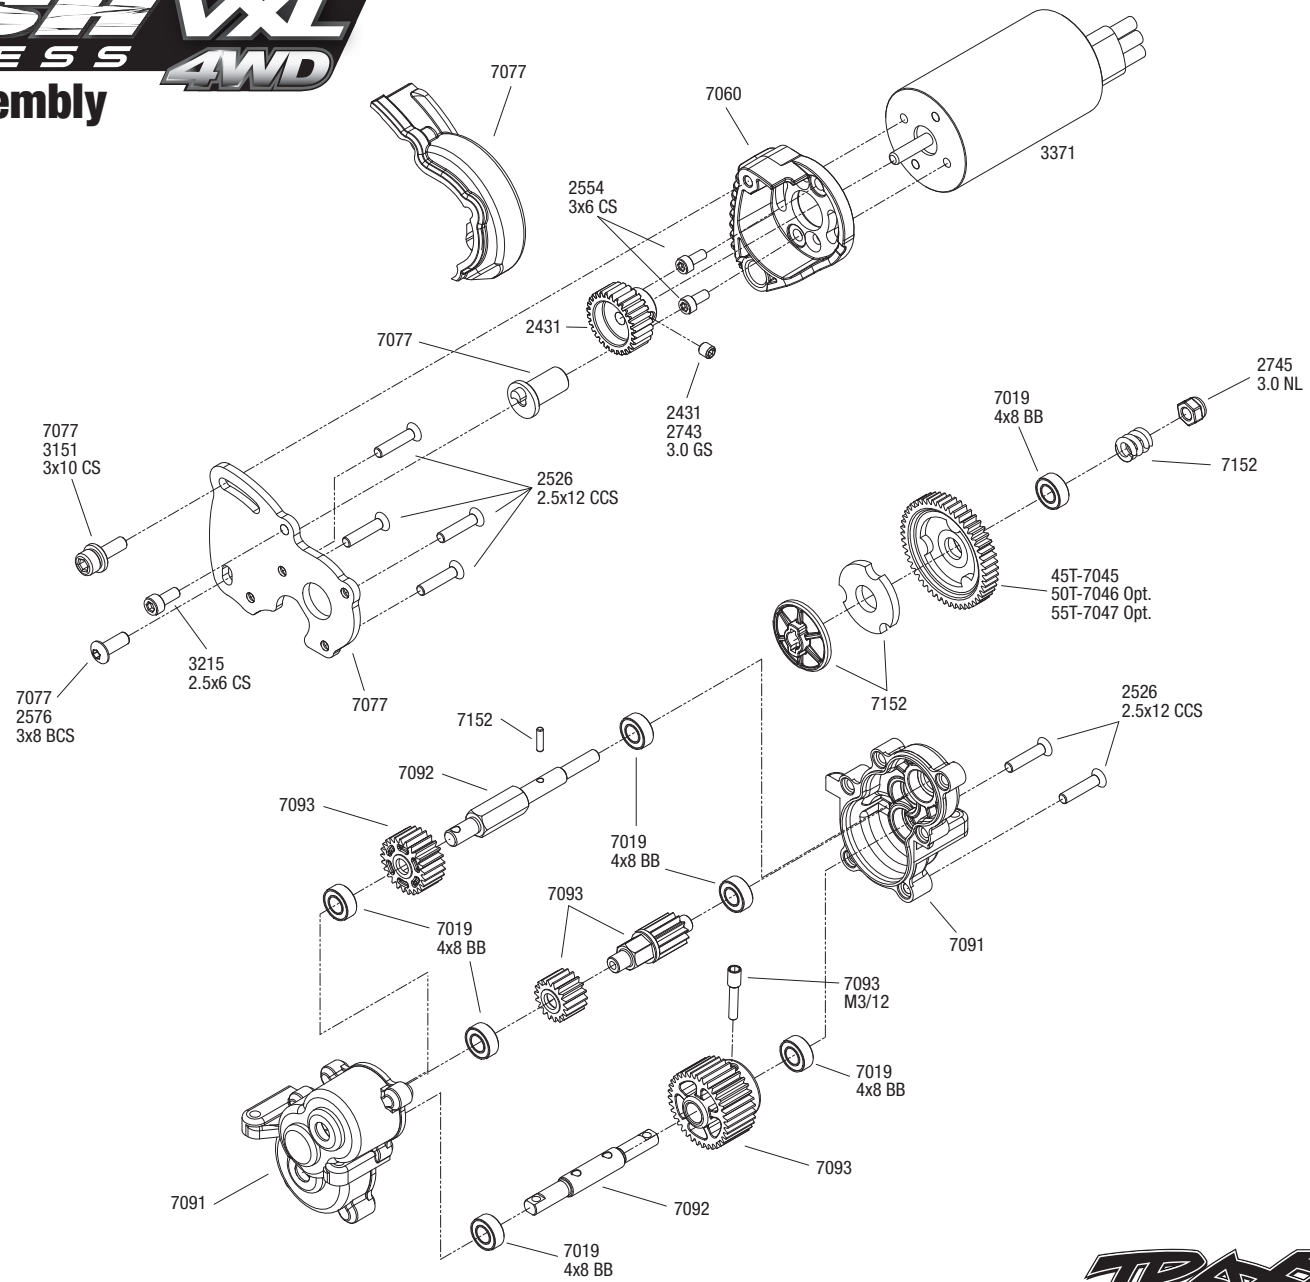

1/16 SLASH VXL BRUSHLESS 4WD Transmission Assembly

REV 100304-R01

Specifications on this page are subject to change without notice. Every attempt has been made to ensure the accuracy of this drawing, however Traxxas cannot be held responsible for typographical or other errors. See Parts List for a complete listing of optional accessories.