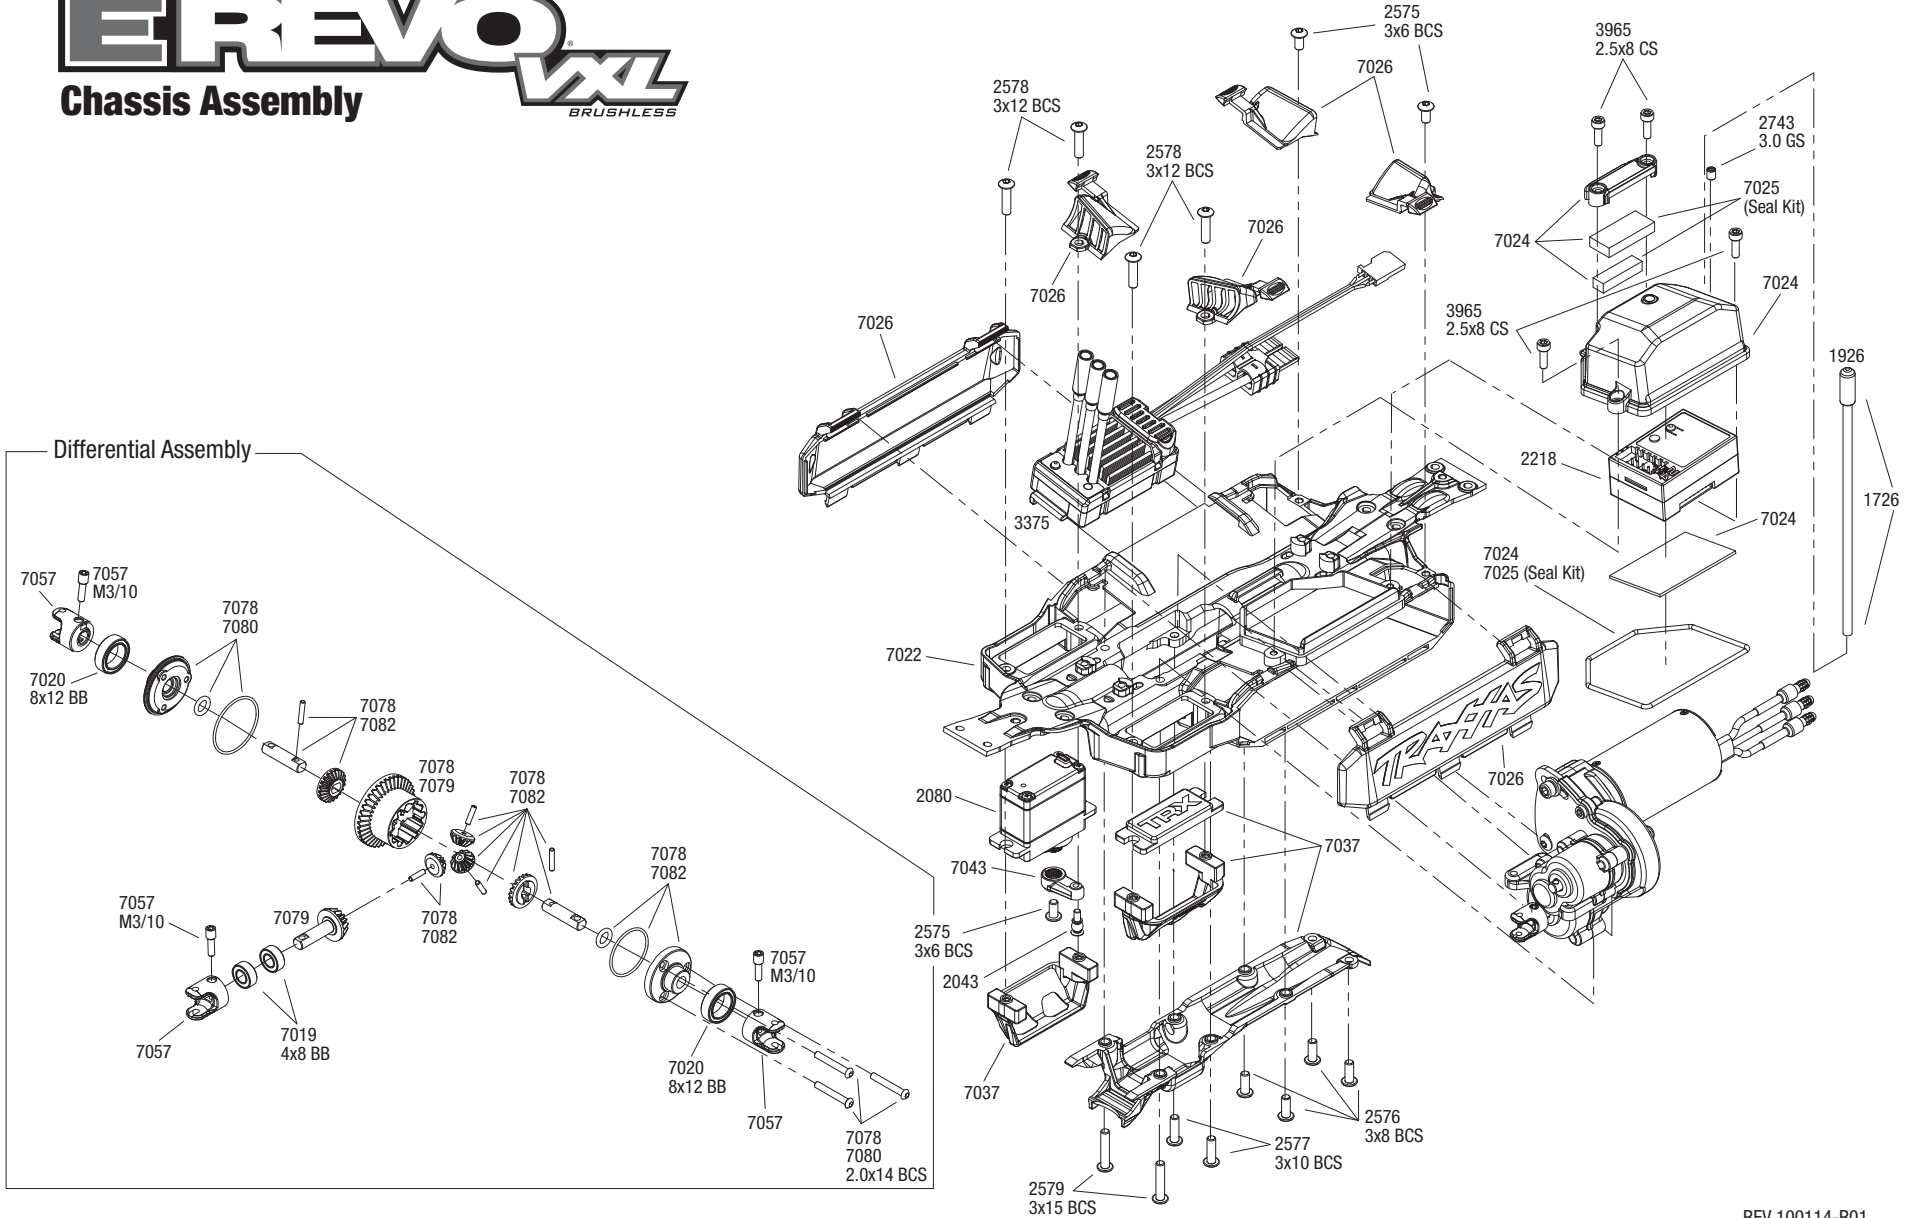

# 1/16 EREVO<sup>™</sup> VXL

Chassis Assembly

BRUSHLESS

See Parts List for a complete listing of optional accessories.

REV 100114-R01  
 Specifications on this page are subject to change without notice.  
 Every attempt has been made to ensure the accuracy of this drawing, however Traxxas cannot be held responsible for typographical or other errors.