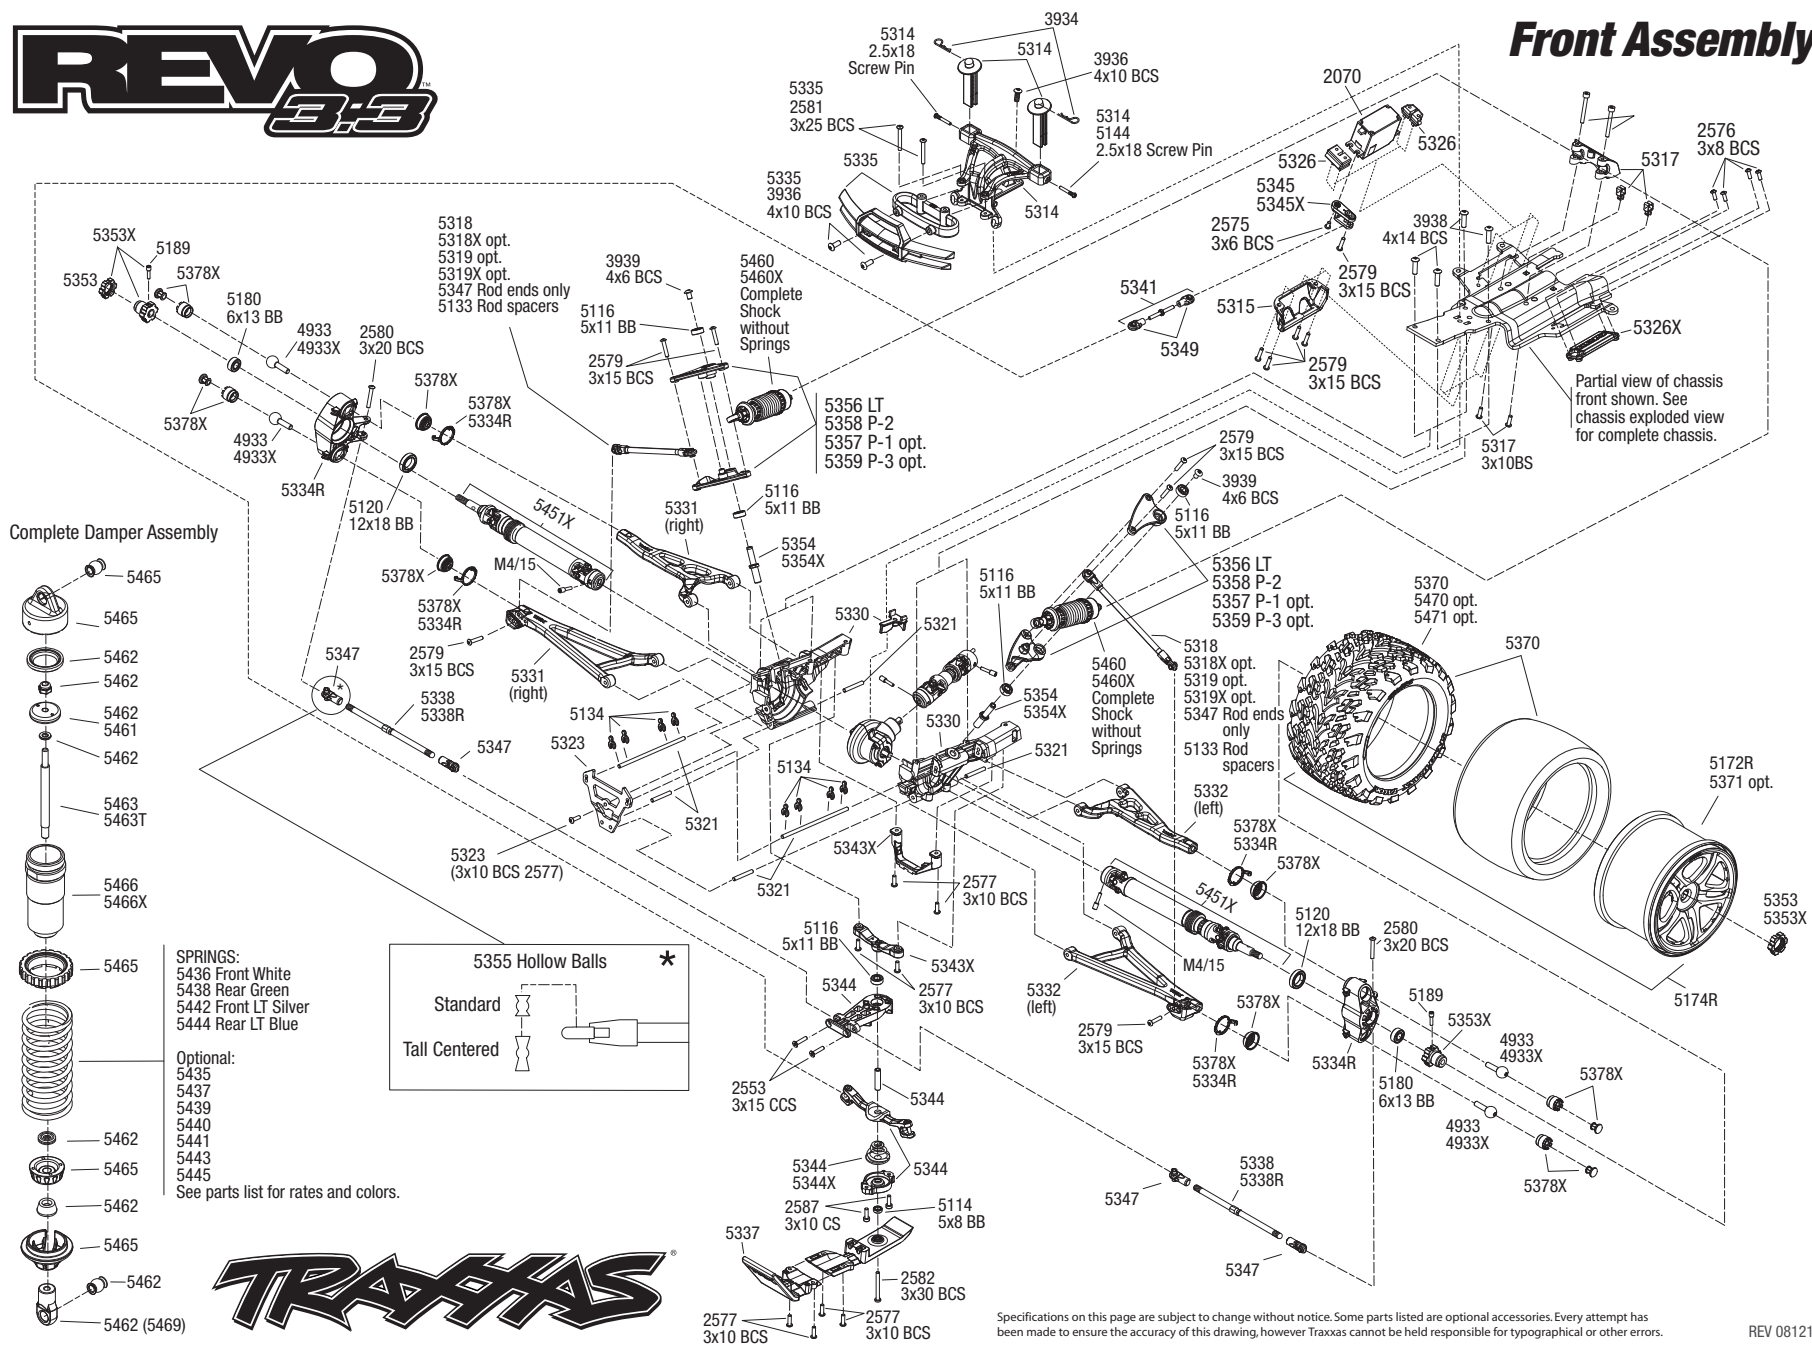

# REVO 3:3

# Front Assembly

Specifications on this page are subject to change without notice. Some parts listed are optional accessories. Every attempt has been made to ensure the accuracy of this drawing, however Traxxas cannot be held responsible for typographical or other errors.