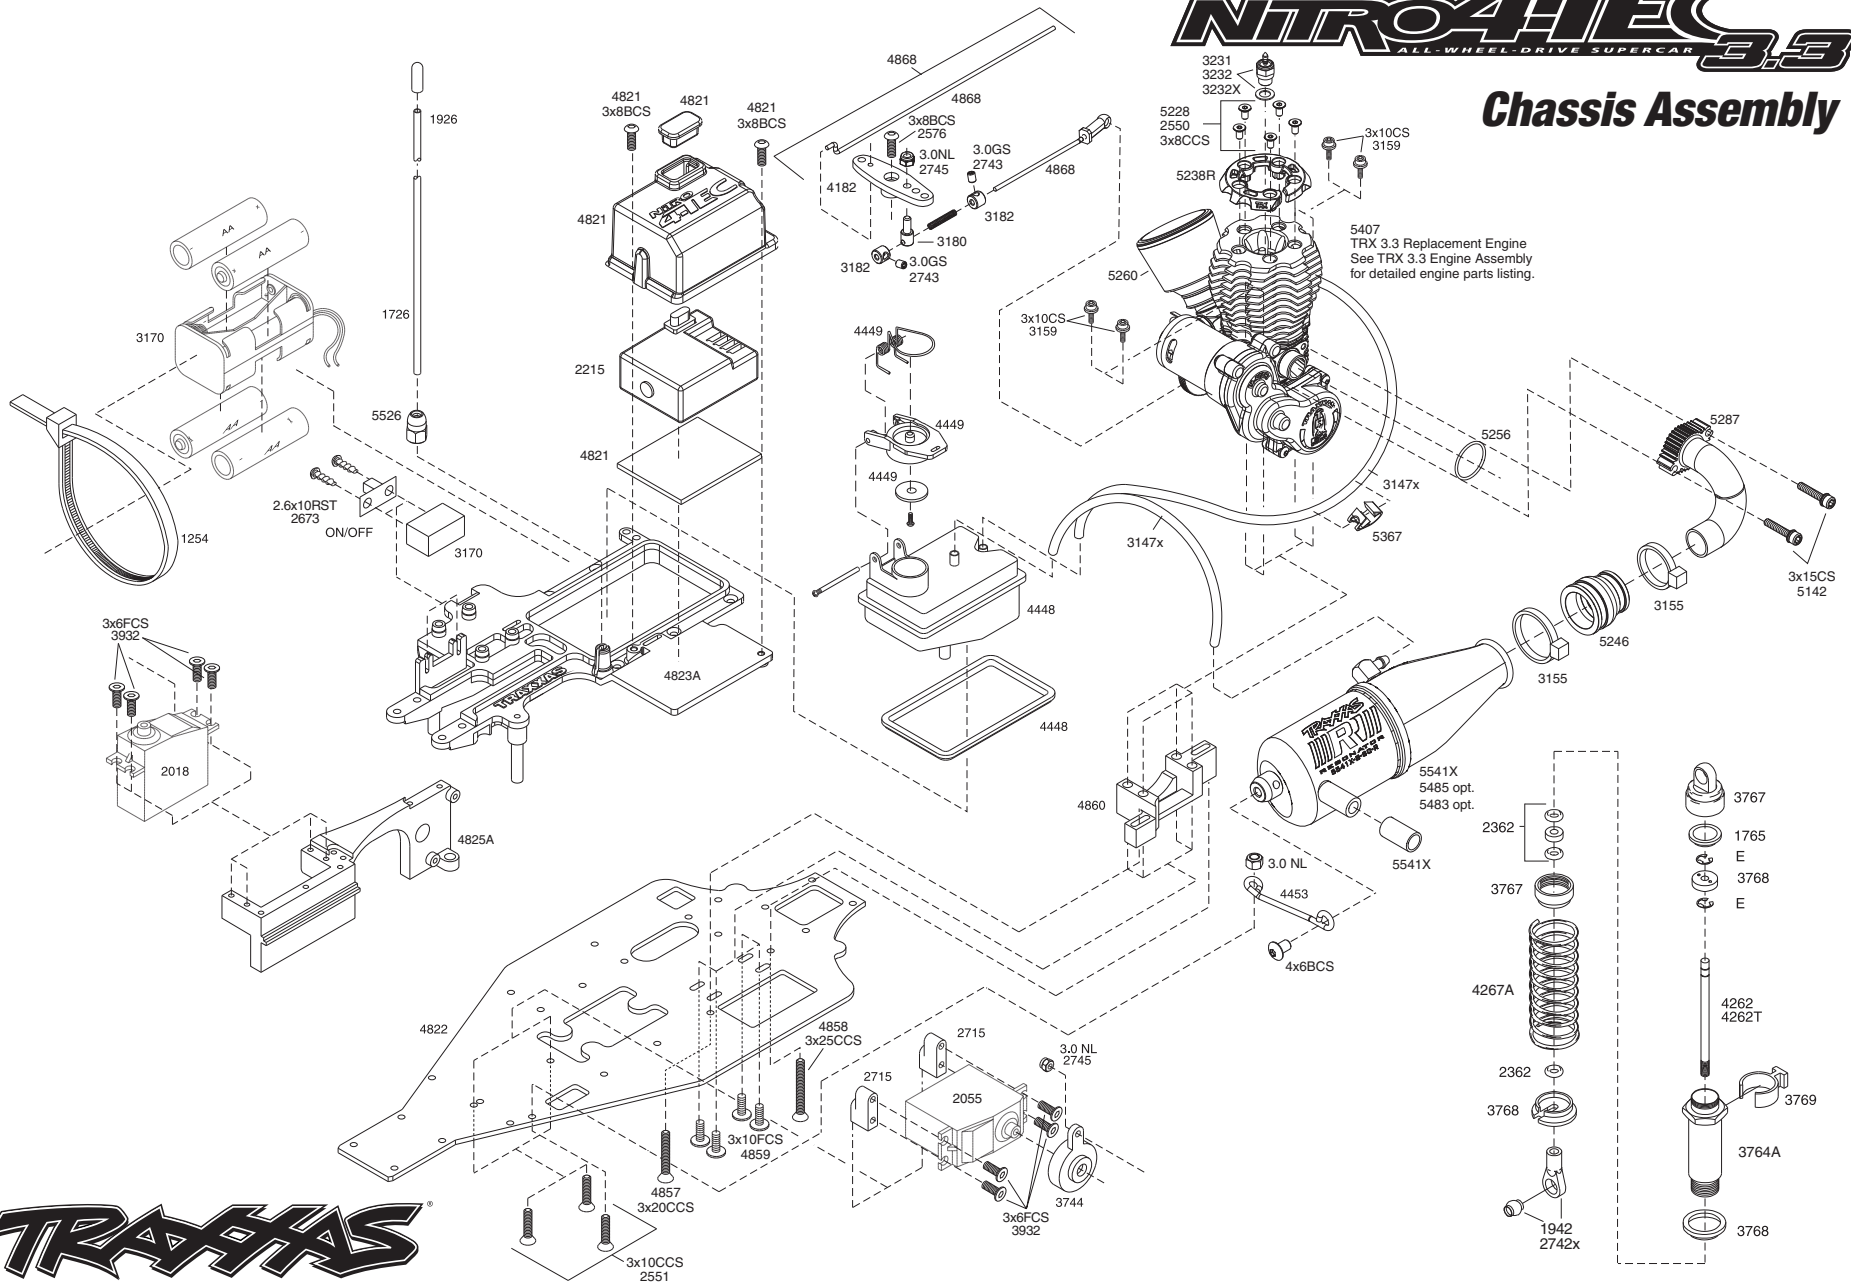

Chassis Assembly

REV 070327

Specifications on this page are subject to change without notice. Every attempt has been made to ensure the accuracy of this drawing, however Traxxas cannot be held responsible for typographical or other errors.